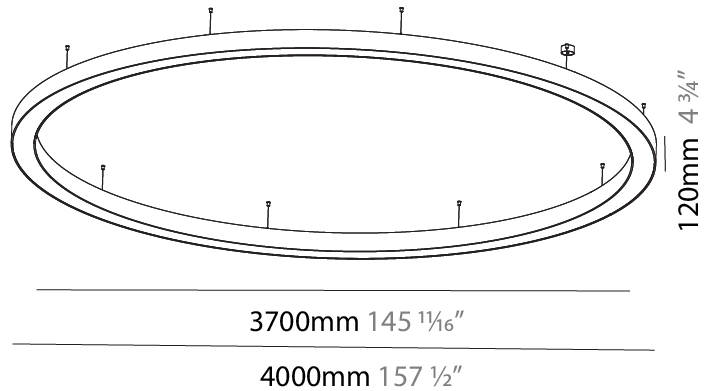

GENERAL

Series: Glorious
Subseries: Glorious
Brand: Prolight
Division: Architectural
Mounting Type: Suspension
Mounting Location: Ceiling
Subcategory: Ambient

PHYSICAL

Shape: Round
Diameter (mm): 4000
Diameter (in): 157 1/2
Depth (mm): 120
Depth (in): 4 3/4
Max. Overall Height (mm): 2120
Max. Overall Height (in): 83 7/16
Light Distribution: Direct / Indirect
Weight (kg): 53.026
Weight (lbs): 116.66
Diffuser: PMMA - Opal or Micro-Prism
Fixture Finish: SSR / BKV / CWI / CRY / HAB / UFT / ITA / RUA / FTG / MYG / LOD / PUS / FRO / FUP / KIA / POP / BLS / SPG / MEY / GOH / GUM / CHC / COM / ABZ / JAG / OBR / MOS / ROR
Fixture Material: Aluminum

ELECTRICAL

Lamp Type: LED (Zhaga Standard)
Input Wattage (W): 300
Total Output Wattage (W): 240 / 192 (3500K)
Dimming: Non-Dimming / Phase Dimming (120Vac only) / 0-10V Dimming
Driver Included: Yes
Driver Location: Integrated
Driver Type: Constant Current - 120 / 277Vac
Driver Class: Class 2
Input Voltage (V): 120 - 277
Constant Current (MA): 350 / 1000 (3500K)

LED

Color Temperature (°K): 3000 / 3500 / 4000
Max. Delivered Lumen (lm): 18460 / 19110 / 19500 Direct / 12780 / 13230 / 13500 Indirect
CRI: >80 CRI
Efficiency (%): 70
Lamp Life (hrs): 50000

OPTICAL

RATINGS AND CERTIFICATIONS

Certified By: Certified for North American Standards
IP rating: IP20

PROJECT	_____
TYPE	_____
SPECIFIER	_____
QUANTITY	_____
DATE	_____