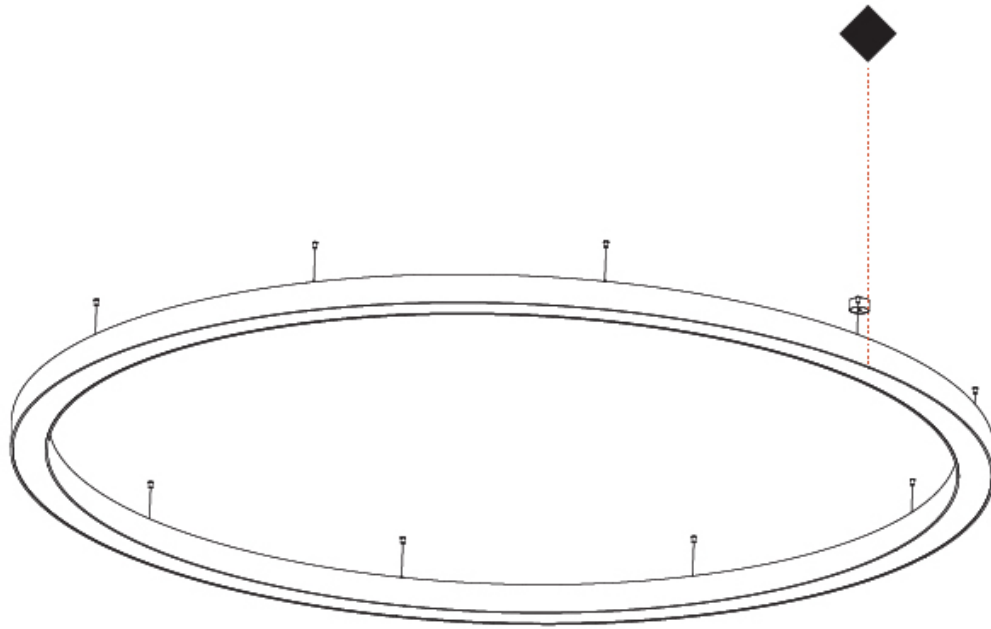

A30545-

PROJECT	_____
TYPE	_____
SPECIFIER	_____
QUANTITY	_____
DATE	_____