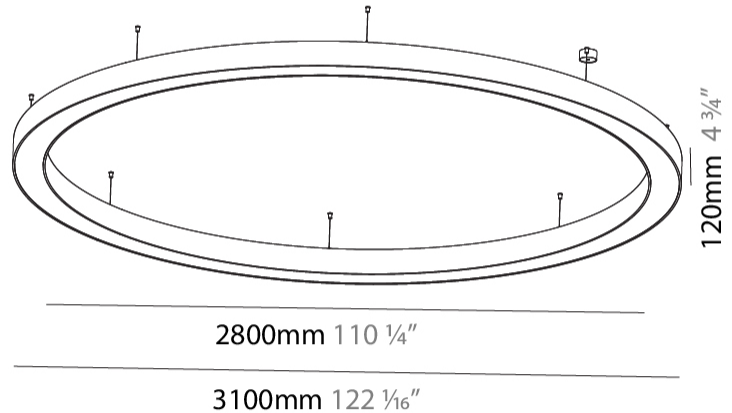

GENERAL

Series: Glorious
Subseries: Glorious
Brand: Prolight
Division: Architectural
Mounting Type: Suspension
Mounting Location: Ceiling
Subcategory: Ambient

PHYSICAL

Shape: Round
Diameter (mm): 3100
Diameter (in): 122 1/16
Depth (mm): 120
Depth (in): 4 3/4
Max. Overall Height (mm): 2120
Max. Overall Height (in): 83 7/16
Light Distribution: Direct / Indirect
Weight (kg): 40.905
Weight (lbs): 90.18
Diffuser: PMMA - Opalor Micro-Prism
Fixture Finish: SSR / BKV / CWI / CRY / HAB / UFT / ITA / RUA / FTG / MYG / LOD / PUS / FRO / FUP / KIA / POP / BLS / SPG / MEY / GOH / GUM / CHC / COM / ABZ / JAG / OBR / MOS / ROR
Fixture Material: Aluminum

ELECTRICAL

Lamp Type: LED (Zhaga Standard)
Input Wattage (W): 240
Total Output Wattage (W): 192 / 153.6 (3500K)
Dimming: Non-Dimming / Phase Dimming (120Vac only) / 0-10V Dimming
Driver Included: Yes
Driver Location: Integrated
Driver Type: Constant Current - 120 / 277Vac
Driver Class: Class 2
Input Voltage (V): 120 - 277
Constant Current (MA): 350 / 800 (3500K)

LED

Color Temperature (°K): 3000 / 3500 / 4000
Max. Delivered Lumen (lm): 14770 / 15288 / 15600 Direct / 10220 / 10584 / 10800 Indirect
CRI: >80 CRI
Efficiency (%): 70
Lamp Life (hrs): 50000

OPTICAL

RATINGS AND CERTIFICATIONS

Certified By: Certified for North American Standards
IP rating: IP20

PROJECT _____
TYPE _____
SPECIFIER _____
QUANTITY _____
DATE _____